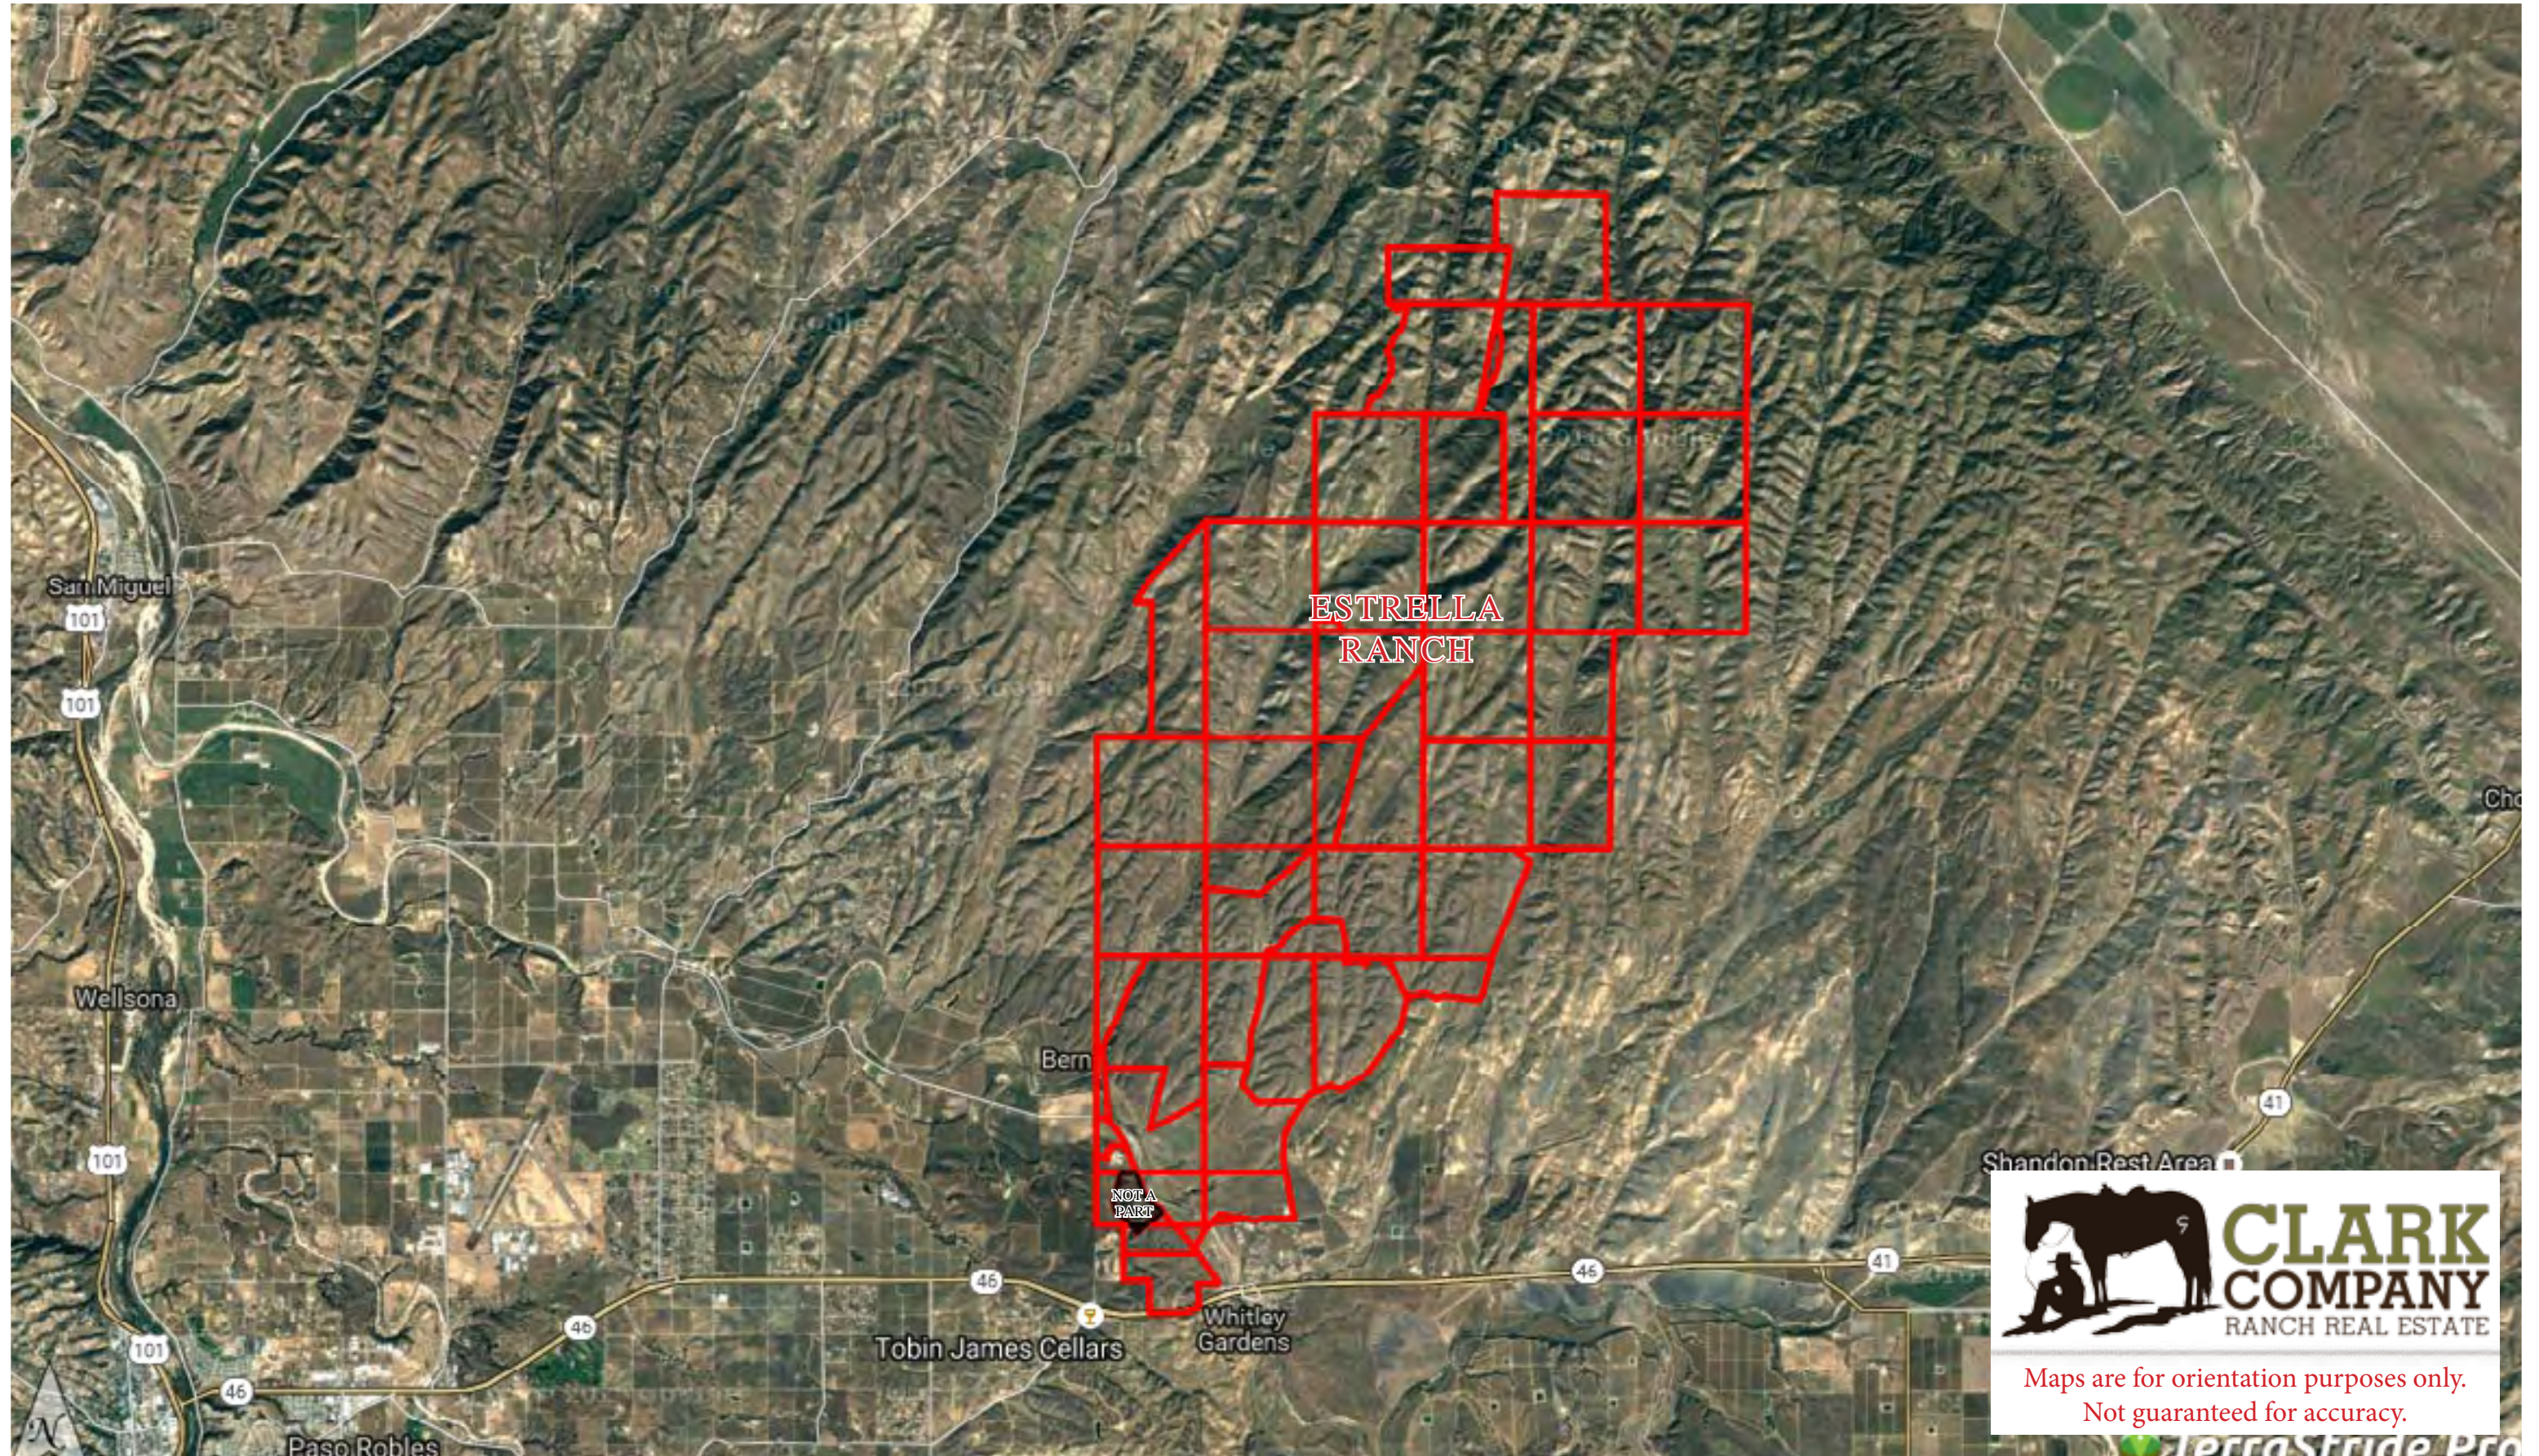

ESTRELLA
- *Ranch* -

5165 Estrella Road | Paso Robles, California 93446

ESTRELLA
- *Ranch* -

5165 Estrella Road | Paso Robles, California 93446

**CLARK
COMPANY**
RANCH REAL ESTATE

Maps are for orientation purposes only.
Not guaranteed for accuracy.

ESTRELLA
- *Ranch* -

5165 Estrella Road | Paso Robles, California 93446

Maps are for orientation purposes only.
Not guaranteed for accuracy.

THE ENCLOSED INFORMATION HAS BEEN OBTAINED FROM SOURCES THAT WE DEEM RELIABLE; HOWEVER, IT IS NOT GUARANTEED BY CLARK COMPANY AND IS PRESENTED SUBJECT TO CORRECTIONS, ERRORS, PRIOR SALE, CHANGES OR WITHDRAWAL FROM THE MARKET WITHOUT NOTICE.

ESTRELLA
- *Ranch* -

5165 Estrella Road | Paso Robles, California 93446

THE ENCLOSED INFORMATION HAS BEEN OBTAINED FROM SOURCES THAT WE DEEM RELIABLE; HOWEVER, IT IS NOT GUARANTEED BY CLARK COMPANY AND IS PRESENTED SUBJECT TO CORRECTIONS, ERRORS, PRIOR SALE, CHANGES OR WITHDRAWAL FROM THE MARKET WITHOUT NOTICE.

ESTRELLA
- *Ranch* -

5165 Estrella Road | Paso Robles, California 93446

**ESTRELLA
RANCH**

Maps are for orientation purposes only.
Not guaranteed for accuracy.

ESTRELLA
- *Ranch* -

5165 Estrella Road | Paso Robles, California 93446