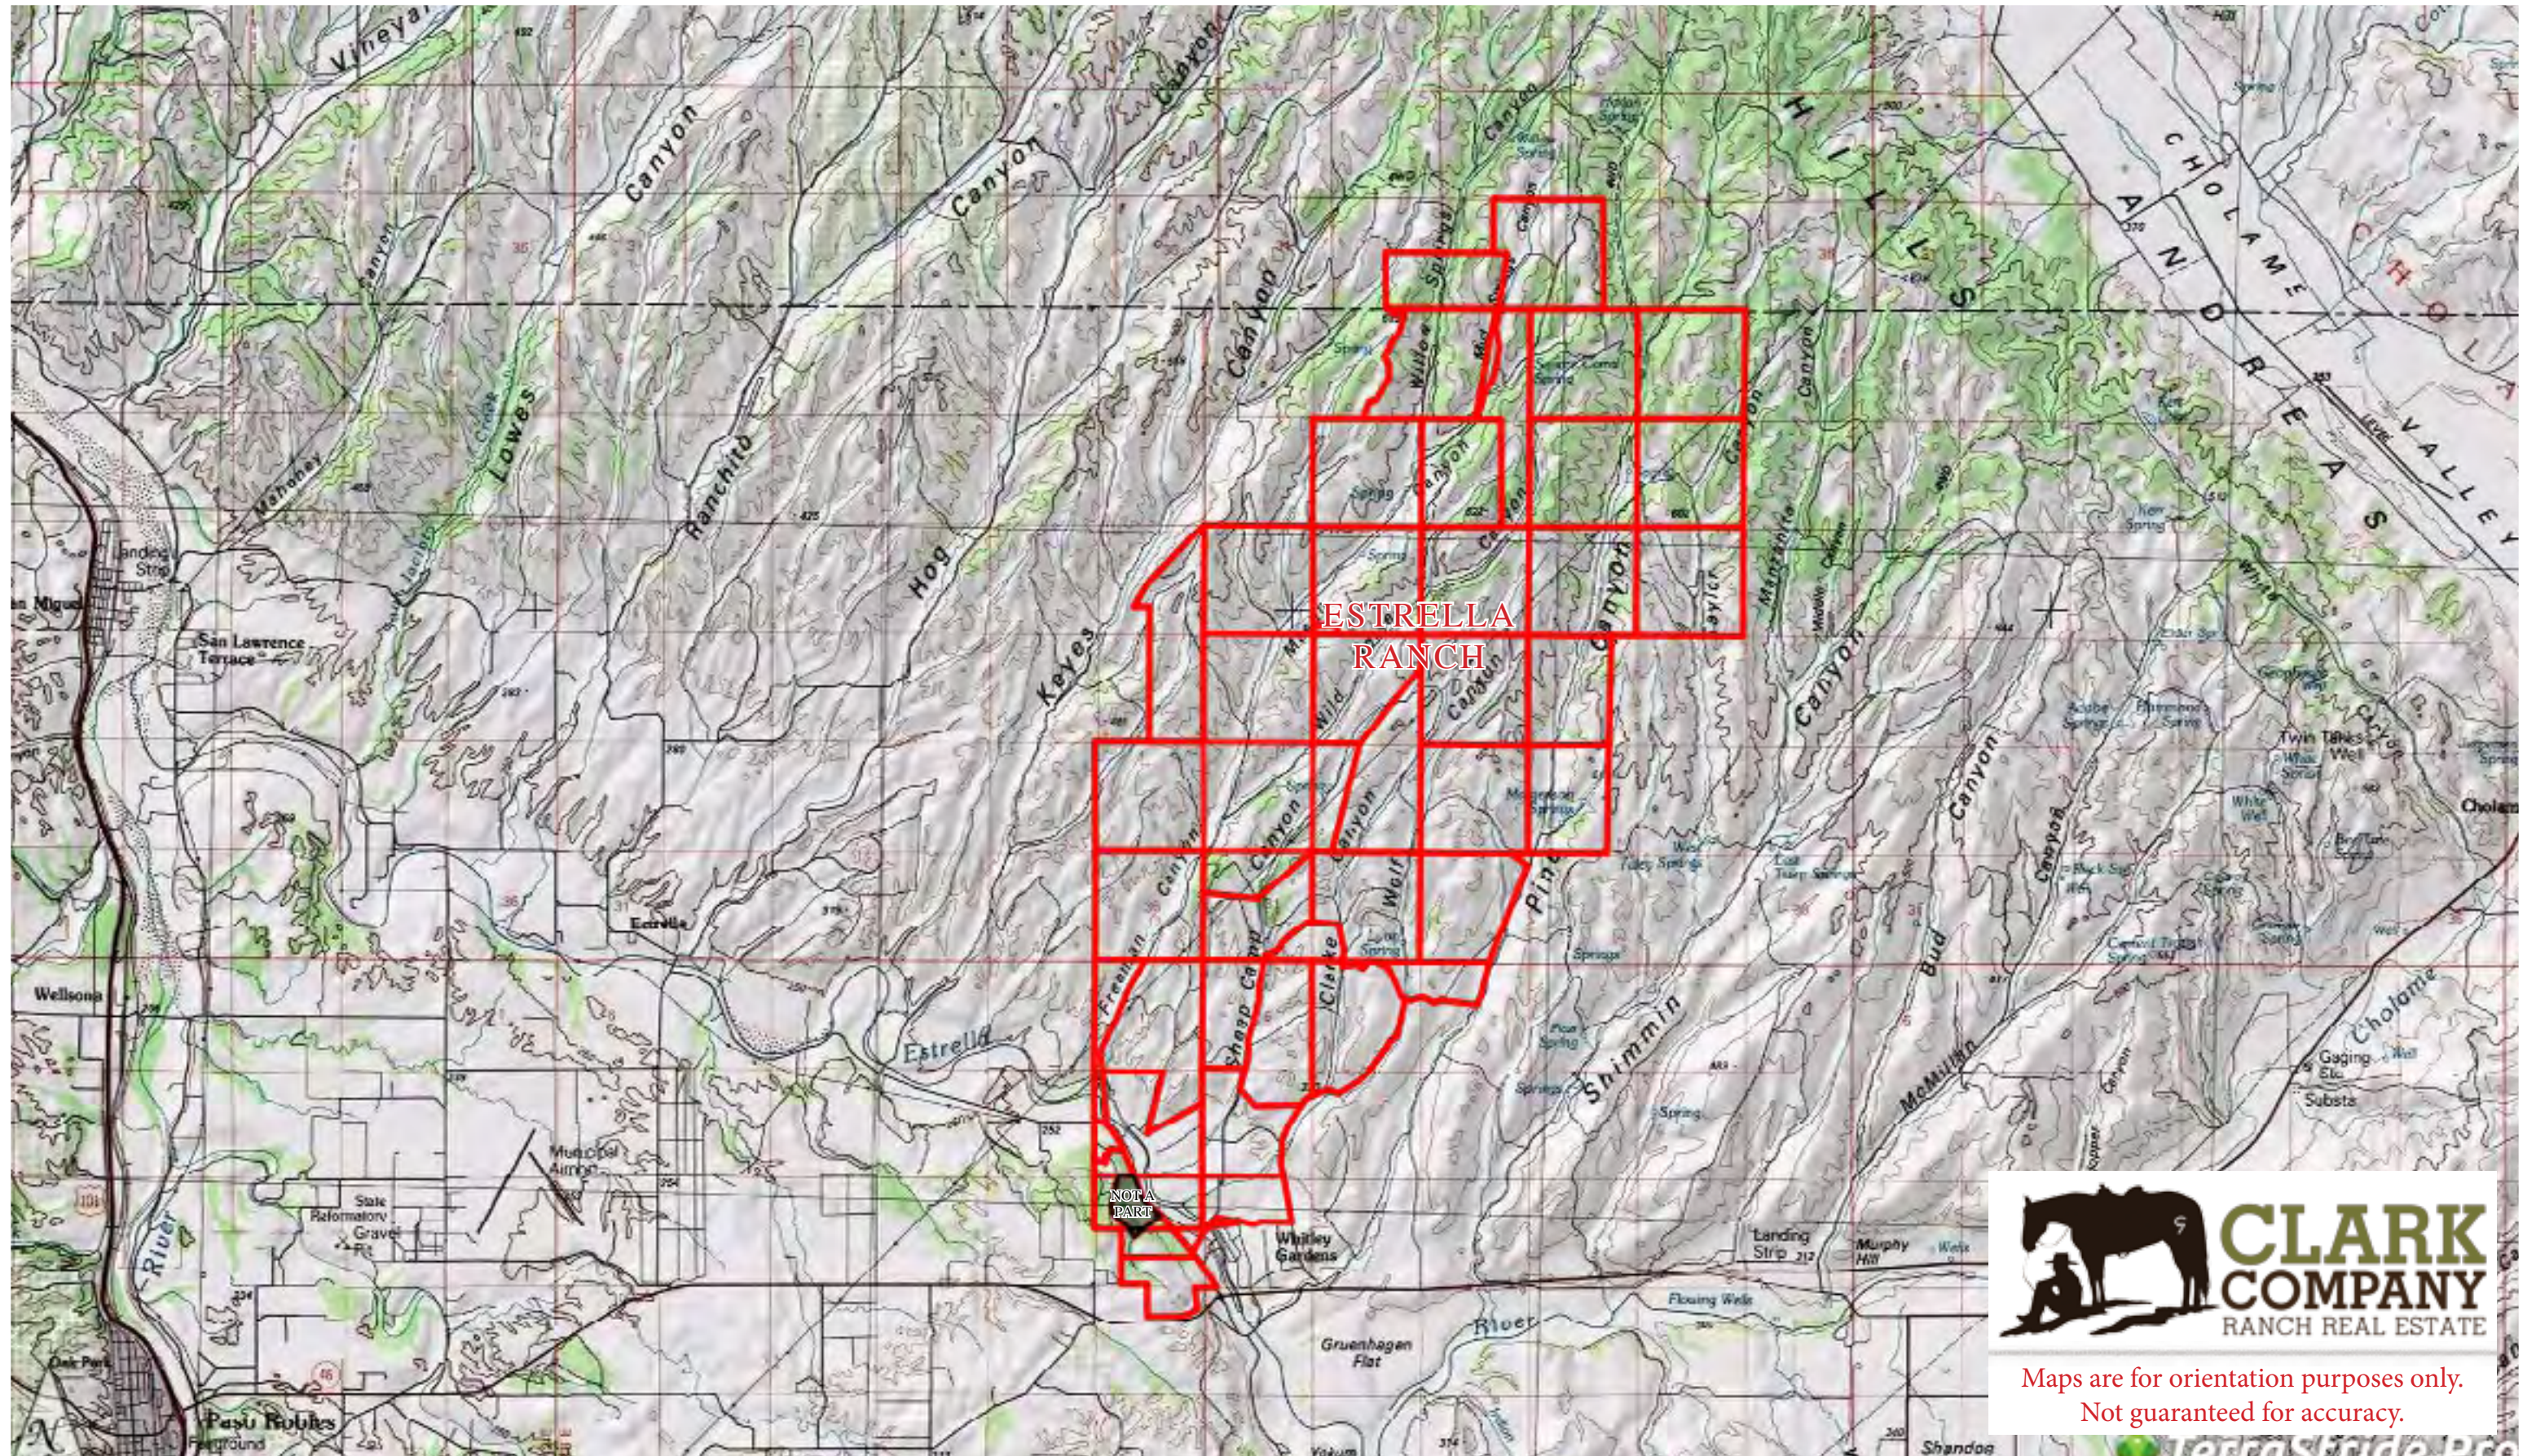

ESTRELLA
- *Ranch* -

5165 Estrella Road | Paso Robles, California 93446

THE ENCLOSED INFORMATION HAS BEEN OBTAINED FROM SOURCES THAT WE DEEM RELIABLE; HOWEVER, IT IS NOT GUARANTEED BY CLARK COMPANY AND IS PRESENTED SUBJECT TO CORRECTIONS, ERRORS, PRIOR SALE, CHANGES OR WITHDRAWAL FROM THE MARKET WITHOUT NOTICE.